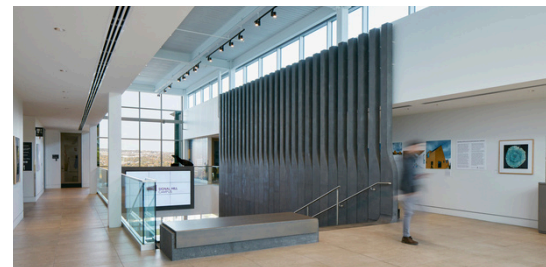

UNIQUE SPACES